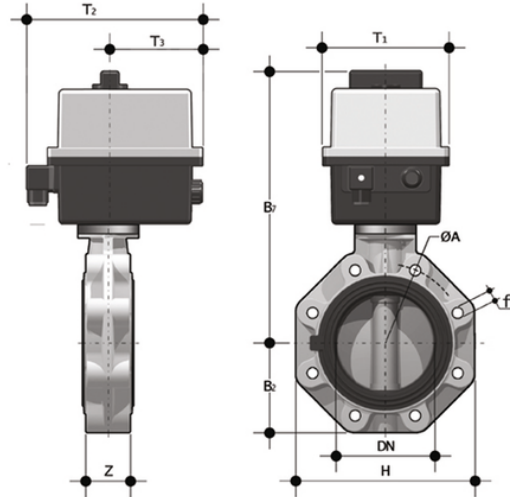

# FKOF/CE 24V AC/DC LUG ANSI DN 65-100 - electrically actuated butterfly valve

LUG ANSI 150 version butterfly valve with electric 24 V AC/DC

Κωδικός Προϊόντος	tooliplmage
FKOALFEL212F	-
FKOALFEL300F	-
FKOALFEL400F	-