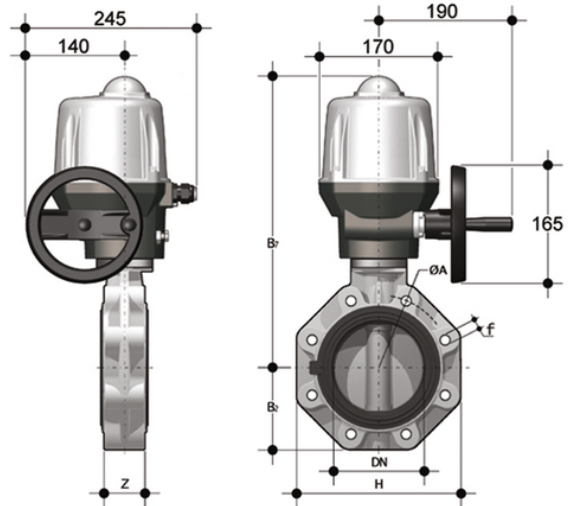

# FKOF/CE 24V AC/DC LUG ANSI DN 125-200 - electrically actuated butterfly valve

LUG ANSI version butterfly valve with electric actuator 24 V AC/DC

Κωδικός προϊόντος	tooltplmge
FKOALFEL500F	-
FKOALFEL600F	-
FKOALFEL800F	-