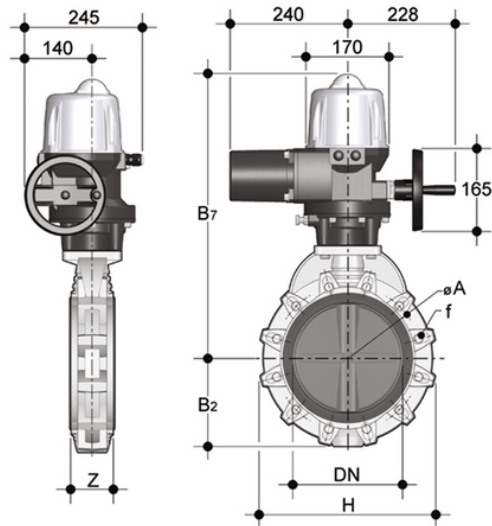

# FKOF/CE 24V AC/DC LUG ANSI DN 250-300 - electrically actuated butterfly valve

LUG ANSI 150 version butterfly valve with electric 24 V AC/DC

Κωδικός Προϊόντος	tooltplmage
FKOALFEE810F	-
FKOALFEE812F	-