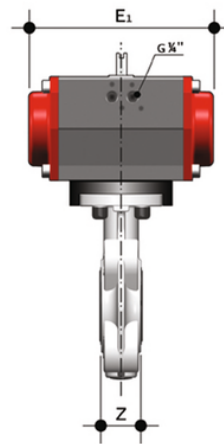

# FKOM/CP DA LUG ANSI DN 65 - pneumatically actuated butterfly valve

Pneumatically actuated butterfly valve ANSI 150 Lug version, Double Acting.

## EPDM

Κωδικός Προϊόντος	tooltiplmage
FKOALMDA212E	-