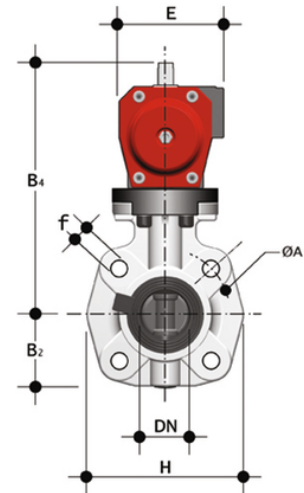

# FKOM/CP DA LUG ANSI DN 65 - pneumatically actuated butterfly valve

Pneumatically actuated butterfly valve ANSI 150 Lug version, Double Acting.

## EPDM

Κωδικός Προϊόντος	tooltiplmage
FKOALMDA212E	-