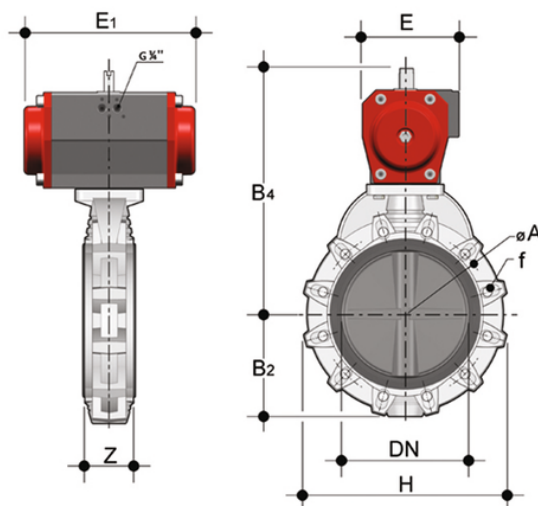

# FKOM/CP DA LUG ANSI DN 250-300 - pneumatically actuated butterfly valve

Pneumatically actuated butterfly valve ANSI 150 Lug version, Double Acting.

## EPDM

Κωδικός Προϊόντος	tooltiplmage
FKOALMDA810E	-
FKOALMDA812E	-