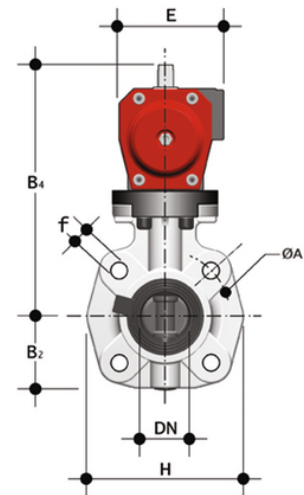

# FKOM/CP NC LUG ANSI DN 65 - pneumatically actuated butterfly valve

Pneumatically actuated butterfly valve ANSI 150 Lug version, Normally Closed.