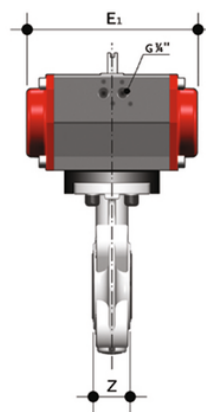

# FKOM/CP NO DN 40-65 – pneumatically actuated butterfly valve

Pneumatically actuated butterfly valve, Normally Open.