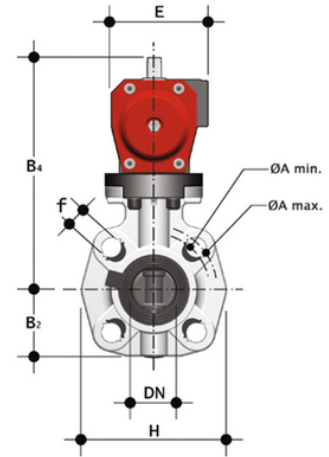

# FKOM/CP NO DN 40-65 – pneumatically actuated butterfly valve

Pneumatically actuated butterfly valve, Normally Open.