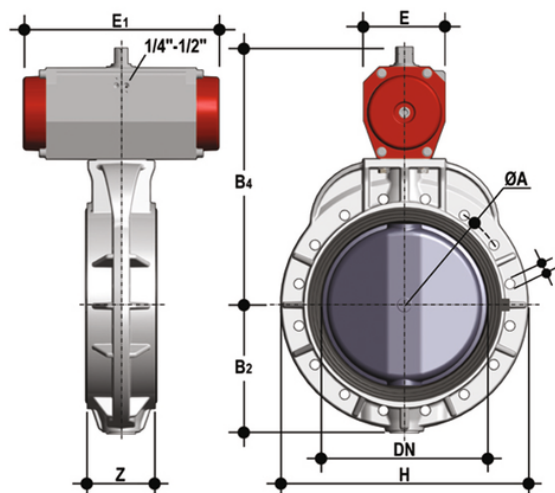

# FKOM/CP NO DN 350-400 – pneumatically actuated butterfly valve

Pneumatically actuated butterfly valve, Normally Open.