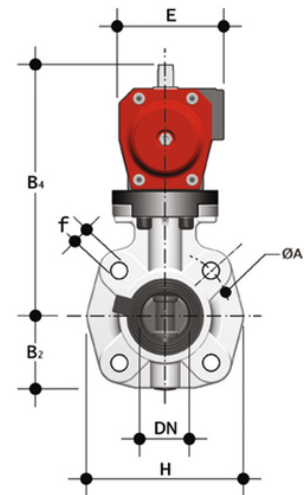

# FKOV/CP NO LUG ISO-DIN DN 65 - pneumatically actuated butterfly valve

Butterfly valve with pneumatic actuator, Normally Open function.

## EPDM

Κωδικός Προϊόντος	tooltiplmage
FKOLVNO075E	-