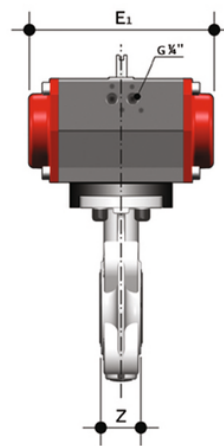

# FKOV/CP NO LUG ISO-DIN DN 65 - pneumatically actuated butterfly valve

Butterfly valve with pneumatic actuator, Normally Open function.

## EPDM

Κωδικός Προϊόντος	tooltiplmage
FKOLVNO075E	-