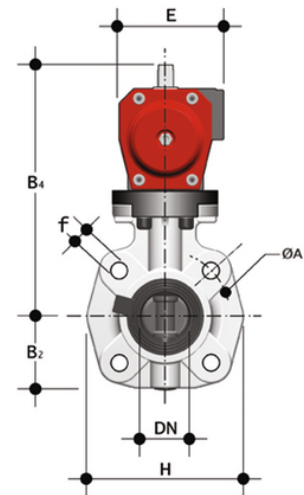

FKOV/CP NO LUG ANSI DN 65 – pneumatically actuated butterfly valve

LUG ANSI 150 version butterfly valve with pneumatic actuator, Normally open function.

EPDM

Κωδικός Προϊόντος	tooltiplmage
FKOALVNO212E	-