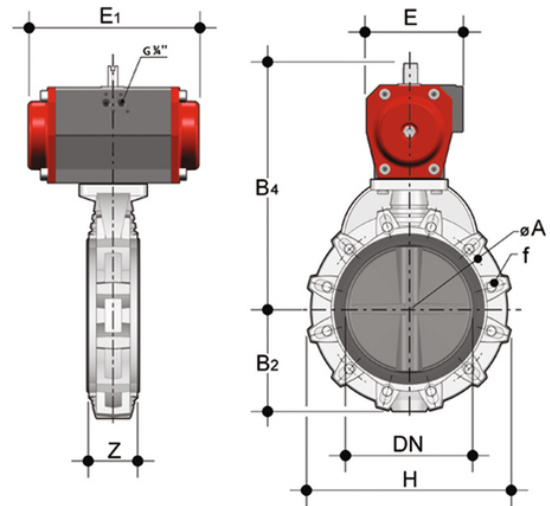

# FKOV/CP NO LUG ANSI DN 250-300 -pneumatically actuated butterfly valve

LUG ANSI 150 version butterfly valve with pneumatic actuator, Normally open function.

## EPDM

Κωδικός Προϊόντος	tooltiplmage
FKOALVNO810E	-
FKOALVNO812E	-