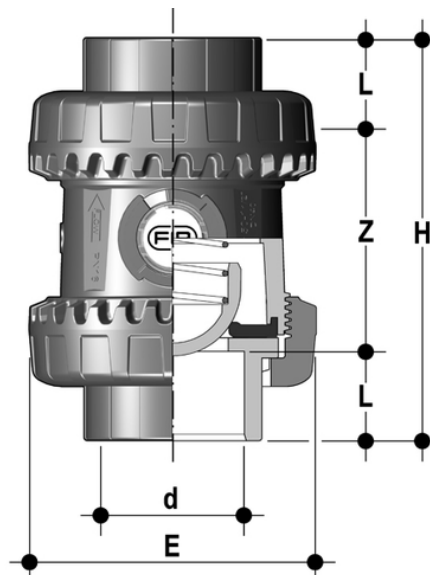

SSEAV/A316 - Easyfit True Union spring check valve DN 10:50

Easyfit spring check valve with female ends for solvent welding, ASTM series, A316 Spring.

EPDM

Κωδικός Προϊόντος	tooltiplmage
SSEAV012E	-
SSEAV034E	-
SSEAV100E	-
SSEAV114E	-
SSEAV112E	-
SSEAV200E	-

FKM

Κωδικός Προϊόντος	tooltiplmage
SSEAV114F	-
SSEAV112F	-
SSEAV200F	-
SSEAV012F	-
SSEAV034F	-
SSEAV100F	-