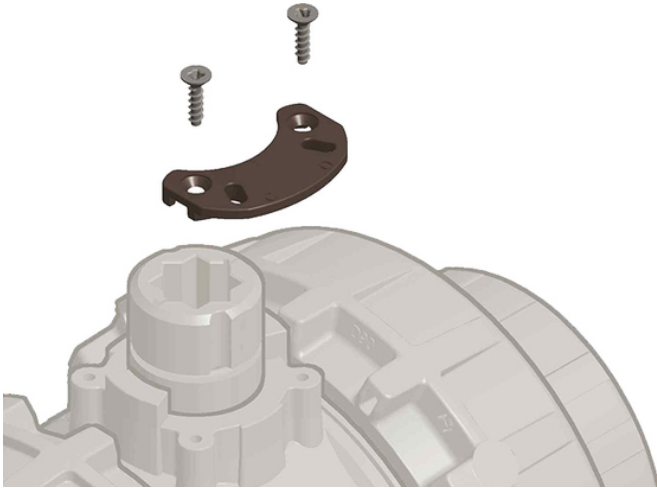

SHE anti-tampering lock kit

Anti-tampering lock kit.

Reference	tooltiplmage	system	Category	family	DN	to be used with:
SHE090	-	Special parts and accessories	Accessories for manual valves	Accessories for Easyfit ball valves	65 - 80	VEE
SHE110	-	Special parts and accessories	Accessories for manual valves	Accessories for Easyfit ball valves	100	VEE