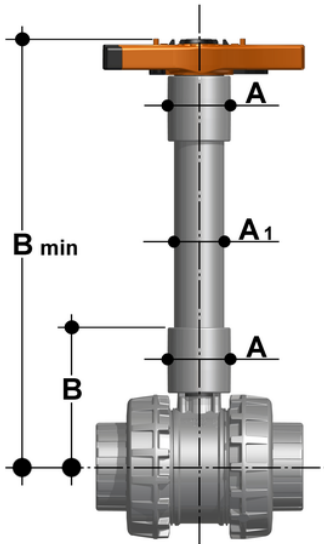

PSE Stem extension

Stem extension for PVC-U metric series or ASTM pipes.

Reference	tooltiplmage	system	Category	family	DN	A	A[5:1]	B	B min	To be used with:
PSE090	-	Special parts and accessories	Accessories for manual valves	Accessories for Easyfit ball valves	65 - 80	76	63 METRIC	159 - 166	364 - 371	VEE - VXE
PSE110	-	Special parts and accessories	Accessories for manual valves	Accessories for Easyfit ball valves	100	76	63 METRIC	186	433	VEE - VXE
PSE300	-	Special parts and accessories	Accessories for manual valves	Accessories for Easyfit ball valves	65 - 80	76	2" ASTM	159 - 166	364 - 371	VEE - VXE
PSE400	-	Special parts and accessories	Accessories for manual valves	Accessories for Easyfit ball valves	100	76	2" ASTM	186	433	VEE - VXE