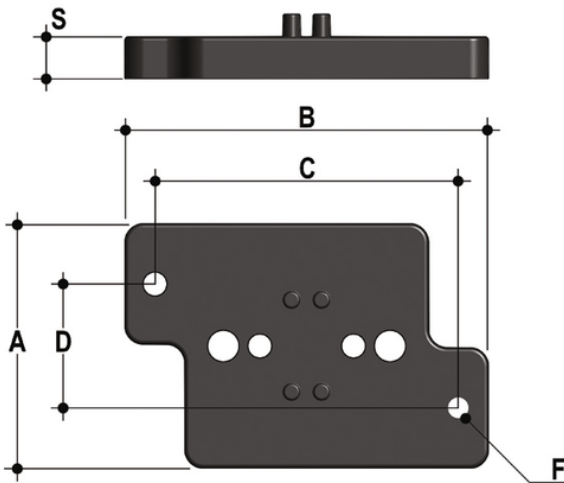

PMDK Wall mounting plate Kit

Kit composed by distance plate PMDK with 2 stainless steel screws

Reference	system	Category	family	DN	A	B	C	D	F	S	to be used with:
PMDK1	Special parts and accessories	Accessories for manual valves	Accessories for diaphragm valves	15 - 20 - 25	65	97	81	33	5,5	11	DK - DKL - DKB - DKD
PMDK2	Special parts and accessories	Accessories for manual valves	Accessories for diaphragm valves	32 - 40 - 50 - 65	65	144	130	33	6,5	11	DK - DKL - DKB - DKD