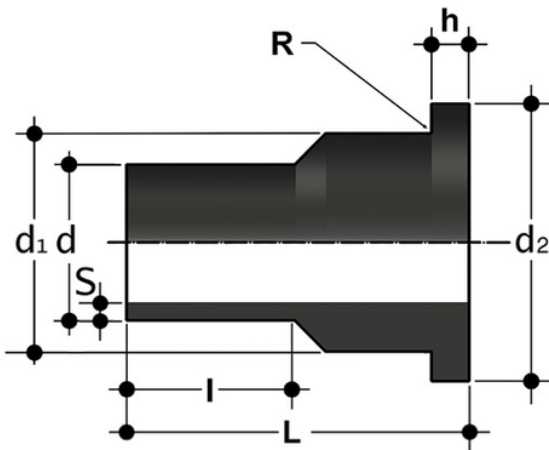

QBXE SDR 17 - Stub flange

Stub flange, short spigot, for butt welding for exit side FIP check valve type CR and FR, SDR 17 - S8, PE100.

Reference	tooltiplmage	product.detail.attribute.textBelowTableText	system	Category	family	series	d	DN	h	I
QBXE17050	-	*resale products	Special parts and accessories	Accessories for manual valves	Accessories for clapet valves	QRX Spacer for FR clapet valves	*50	40	12	20
QBXE17063	-	*resale products	Special parts and accessories	Accessories for manual valves	Accessories for clapet valves	QRX Spacer for FR clapet valves	*63	50	14	20
QBXE17075	-	*resale products	Special parts and accessories	Accessories for manual valves	Accessories for clapet valves	QRX Spacer for FR clapet valves	*75	65	16	20
QBXE17090	-	*resale products	Special parts and accessories	Accessories for manual valves	Accessories for clapet valves	QRX Spacer for FR clapet valves	*90	80	17	35
QBXE17110	-	*resale products	Special parts and accessories	Accessories for manual valves	Accessories for clapet valves	QRX Spacer for FR clapet valves	*110	100	18	35
QBXE17125	-	*resale products	Special parts and accessories	Accessories for manual valves	Accessories for clapet valves	QRX Spacer for FR	*125	125	25	35