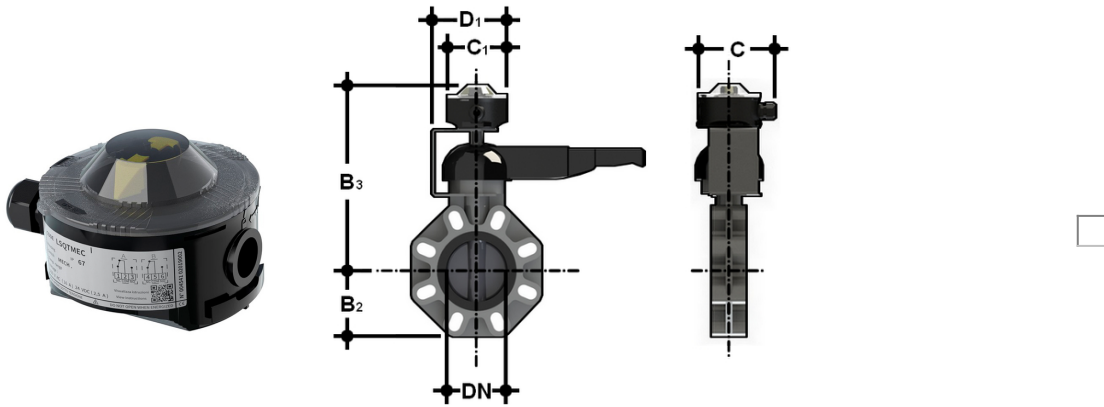

LSQTMEC Electromechanical microswitches box

IP67 box containing two electro-mechanical microswitches and configurable optical indicator

Reference	tooltiplmage	system	Category	family	DN	B[5:2]	B[5:3]	C	C[5:1]	D[5:1]
LSQTMEC	-	Special parts and accessories	Accessories for manual valves	Accessories for butterfly valves	40	60	260,5	126,9	103	123,5
LSQTMEC	-	Special parts and accessories	Accessories for manual valves	Accessories for butterfly valves	50	70	266,5	126,9	103	123,5
LSQTMEC	-	Special parts and accessories	Accessories for manual valves	Accessories for butterfly valves	65	80	273,5	126,9	103	123,5
LSQTMEC	-	Special parts and accessories	Accessories for manual valves	Accessories for butterfly valves	80	93	287,5	126,9	103	123,5
LSQTMEC	-	Special parts and accessories	Accessories for manual valves	Accessories for butterfly valves	100	107	301,5	126,9	103	123,5
LSQTMEC	-	Special parts and accessories	Accessories for manual valves	Accessories for butterfly valves	125	120	321,5	126,9	103	123,5
LSQTMEC	-	Special parts and accessories	Accessories for manual valves	Accessories for butterfly valves	150	134	334,5	126,9	103	123,5
LSQTMEC	-	Special parts and accessories	Accessories for manual valves	Accessories for butterfly valves	200	161	385	126,9	103	129,8