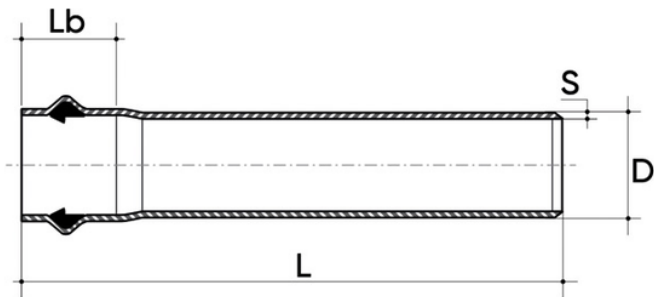

Pressure pipe VDA PN12.5

VDA® Pressure Pipe, Blue RAL 5010, Length 6m, Connection FORSHEDA 601 POWER-LOCK®.

Reference	tooltiplmage	product.detail.attribute.textBelowTableText	system	Category	family	series	D (mm)	S (mm)	Lb (mm)
PIVDAPN12050F6L	-	* Gluing only ** On request	VDA system	Pipes	PVC-A Pipe BS-PAS-27:1999	PN12,5 pipe	*50	2.4	110
PIVDAPN12063F6L	-	* Gluing only ** On request	VDA system	Pipes	PVC-A Pipe BS-PAS-27:1999	PN12,5 pipe	63	2.9	110
PIVDAPN12075F6L	-	* Gluing only ** On request	VDA system	Pipes	PVC-A Pipe BS-PAS-27:1999	PN12,5 pipe	75	2.9	120
PIVDAPN12090F6L	-	* Gluing only ** On request	VDA system	Pipes	PVC-A Pipe BS-PAS-27:1999	PN12,5 pipe	90	3.1	130
PIVDAPN12110F6L	-	* Gluing only ** On request	VDA system	Pipes	PVC-A Pipe BS-PAS-27:1999	PN12,5 pipe	110	3.8	130
PIVDAPN12125F6L	-	* Gluing only ** On request	VDA system	Pipes	PVC-A Pipe BS-PAS-27:1999	PN12,5 pipe	125	4.8	150
PIVDAPN12140F6L	-	* Gluing only ** On request	VDA system	Pipes	PVC-A Pipe BS-PAS-27:1999	PN12,5 pipe	140	5.4	160
PIVDAPN12160F6L	-	* Gluing only ** On request	VDA system	Pipes	PVC-A Pipe BS-PAS-27:1999	PN12,5 pipe	160	5.6	165

Pressure pipe VDA PN12.5

- **Size range:** d 50 ÷ 500 (mm)
- **Nominal pressure:**
 - PN 8 with water at 20° C
 - PN 10 with water at 20° C
 - PN 12,5 with water at 20° C
 - PN 16 with water at 20° C
 - PN 20 with water at 20° C
- **Temperature range:** 0 °C ÷ 60 °C
- **Coupling standards:** FORSHEDA JOINT, gluing on request
- **Reference standards:**
 - KQ KIWA QUALITY KIP-105133- BSPAS27
 - D.M. No.174/2004-potability
 - UNI EN 1622- odour and flavour threshold
- **Pipe material:** PVC-A colour BLUE RAL 5010