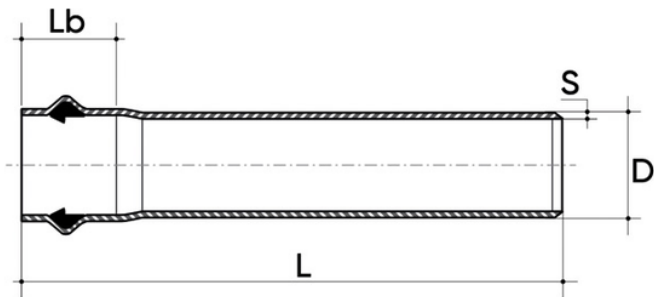

Pressure pipe VDA PN20

VDA® Pressure Pipe, Blue RAL 5010, Length 6m, Connection FORSHEDA 601 POWER-LOCK®.

Reference	tooltiplmage	product.detail.attribute.textBelowTableText	system	Category	family	series	D (mm)	S (mm)	Lb (mm)
PIVDAPN20050F6L	-	* Gluing only ** On request	VDA system	Pipes	PVC-A Pipe BS-PAS-27:1999	PN20 pipe	*50	3.9	110
PIVDAPN20063F6L	-	* Gluing only ** On request	VDA system	Pipes	PVC-A Pipe BS-PAS-27:1999	PN20 pipe	63	4.7	110
PIVDAPN20075F6L	-	* Gluing only ** On request	VDA system	Pipes	PVC-A Pipe BS-PAS-27:1999	PN20 pipe	75	5.6	120
PIVDAPN20090F6L	-	* Gluing only ** On request	VDA system	Pipes	PVC-A Pipe BS-PAS-27:1999	PN20 pipe	**90	5.9	130
PIVDAPN20110F6L	-	* Gluing only ** On request	VDA system	Pipes	PVC-A Pipe BS-PAS-27:1999	PN20 pipe	110	6.0	130
PIVDAPN20125F6L	-	* Gluing only ** On request	VDA system	Pipes	PVC-A Pipe BS-PAS-27:1999	PN20 pipe	**125	6.8	150
PIVDAPN16140F6L	-	* Gluing only ** On request	VDA system	Pipes	PVC-A Pipe BS-PAS-27:1999	PN20 pipe	140	7.6	160
PIVDAPN16160F6L	-	* Gluing only ** On request	VDA system	Pipes	PVC-A Pipe BS-PAS-27:1999	PN20 pipe	160	7.0	165

Pressure pipe VDA PN20

- **Size range:** d 50 ÷ 500 (mm)
- **Nominal pressure:**
 - PN 8 with water at 20° C
 - PN 10 with water at 20° C
 - PN 12,5 with water at 20° C
 - PN 16 with water at 20° C
 - PN 20 with water at 20° C
- **Temperature range:** 0 °C ÷ 60 °C
- **Coupling standards:** FORSHEDA JOINT, gluing on request
- **Reference standards:**
 - KQ KIWA QUALITY KIP-105133- BSPAS27
 - D.M. No.174/2004-potability
 - UNI EN 1622- odour and flavour threshold
- **Pipe material:** PVC-A colour BLUE RAL 5010