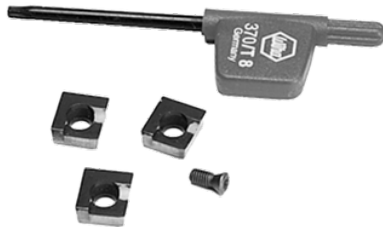

FWSGE 5

Replacement blade for scraper tools FWSG 710 L/S and FWSG 900 L

Replacement blade made of hard metal FWSGE 5

- 3 pieces Replacement blade
- 1 piece Torx screw
- 1 piece Torx wrench

Reference	Article description	Design	BX	Weight kg
613324	FWSGE 5	Blue coloured	1	0,020