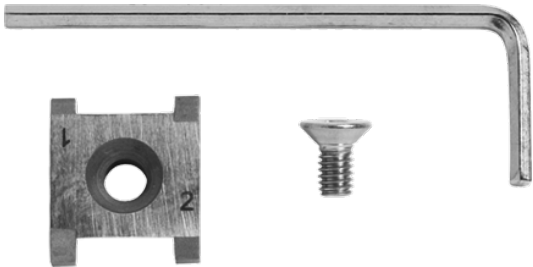

FWSGE 8

Replacement blades for scraper tools FWSG SE (all types)

Replacement blades FWSGE 8

- Design as a turning blade (with 2 cutting edges).
- 1 piece Replacement blade
- 1 piece Allen screw
- 1 piece Allen wrench

Reference	Article description	BX	PU	Weight kg
613327	FWSGE 8, for FWSG SE (all types)	1	1000	0,020