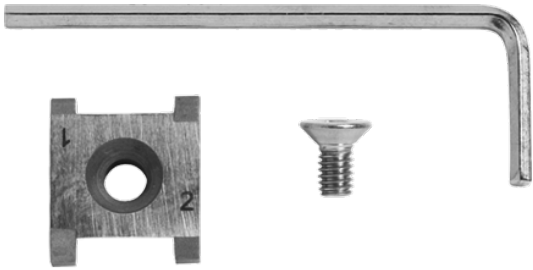

### Replacement blades for scraper tools FWSG SE (all types)

Replacement blades FWSGE 8

- Design as a turning blade (with 2 cutting edges).
- 1 piece Replacement blade
- 1 piece Allen screw
- 1 piece Allen wrench

Reference	Article description	BX	Weight kg
613327	FWSGE 8	1	0,020