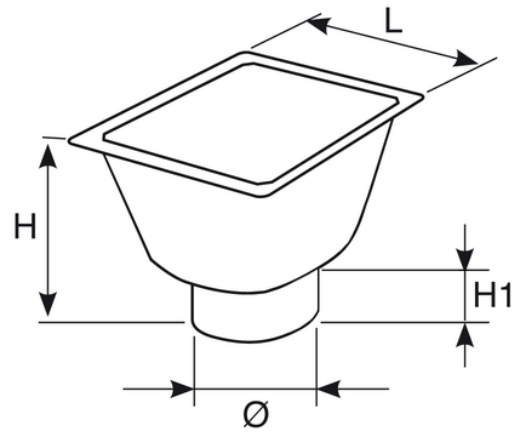

Trap bell for catch basin PP

Use to trap inspection catch basin.

Material: Polypropylene.

Installation: the trap bell should be placed into the bottomless catch pit on the specially provided site stops.

Reference	tooltiplmage	RAL	H (mm)	H1 (mm)	Ø (mm)	L (mm)	Dim (mm)	Material
E274404	-	7035	300	75	160	350	400x400	PP
E273304	-	7035	210	58	125	251	300x300	PP