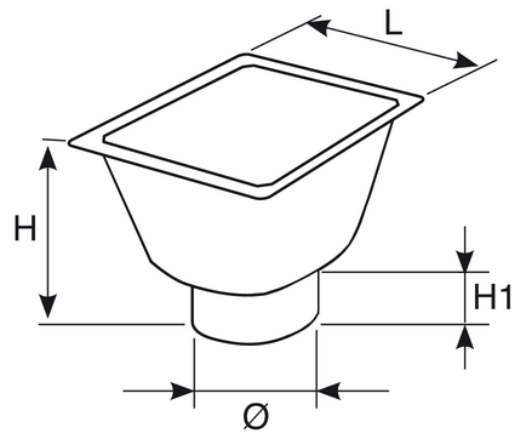

# Trap bell for catch basin PP

Use to trap inspection catch basin.

Material: Polypropylene.

Installation: the trap bell should be placed into the bottomless catch pit on the specially provided site stops.

Reference	tooltiplimage	RAL	H (mm)	H1 (mm)	Ø (mm)	L (mm)	Dim (mm)	Material
E274404	-	7035	300	75	160	350	400x400	PP
E273304	-	7035	210	58	125	251	300x300	PP