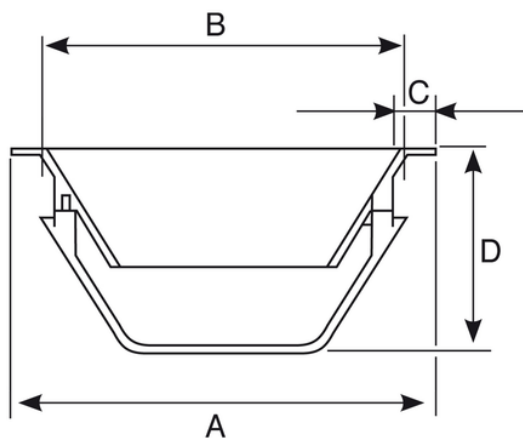

Trap bell for bottomless extension PP

Use to trap bottomless extension

Material: Polypropylene.

Installation: the trap bell should be placed into the bottomless catch pit on the specially provided site stops.

Reference	tooltiplmage	RAL	A (mm)	B [mm]	C (mm)	Dim (mm)	D (mm)	Material
E275504	-	7035	249	238	5	300x300	160	PP
E276604	-	7035	348	308	15	400x400	210	PP