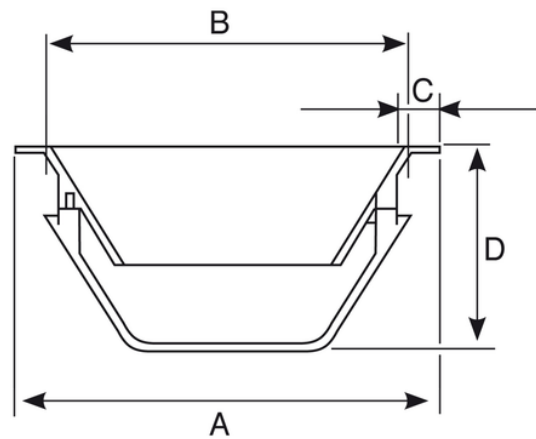

# Trap bell for bottomless extension PP

Use to trap bottomless extension

Material: Polypropylene.

Installation: the trap bell should be placed into the bottomless catch pit on the specially provided site stops.

Reference	tooltiplmage	RAL	A (mm)	B [mm]	C (mm)	Dim (mm)	D (mm)	Material
E275504	-	7035	249	238	5	300x300	160	PP
E276604	-	7035	348	308	15	400x400	210	PP