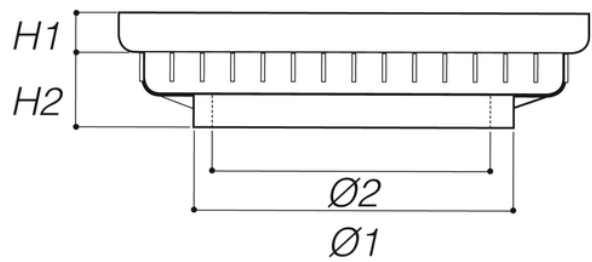

# Frame for pipe inspection PP

To use with pedestrian and light traffic 450x450 covers and grills  
 Suitable for pipe  $\varnothing 315$ +400.  
 Pre cut system to fit  $\varnothing 400$  mm pipes

Reference	tooltiplmage	RAL	H1 (mm)	Dim (mm)	$\varnothing 1$ (mm)	H2 (mm)	$\varnothing 2$ (mm)	Material
ETTQ304	-	7035	50	450x450	400	65	315	PP