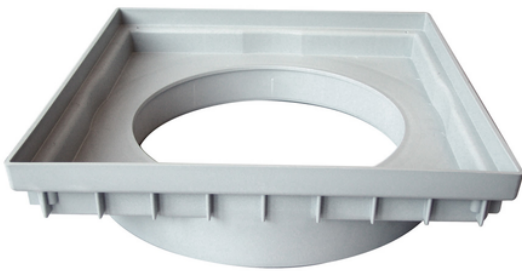

# Frame for pipe inspection PP

To use with pedestrian and light traffic 450x450 covers and grills  
 Suitable for pipe  $\varnothing 315$ +400.  
 Pre cut system to fit  $\varnothing 400$  mm pipes

Reference	tooltiplmage	RAL	H1 (mm)	Dim (mm)	$\varnothing 1$ (mm)	H2 (mm)	$\varnothing 2$ (mm)	Material
ETTQ304	-	7035	50	450x450	400	65	315	PP