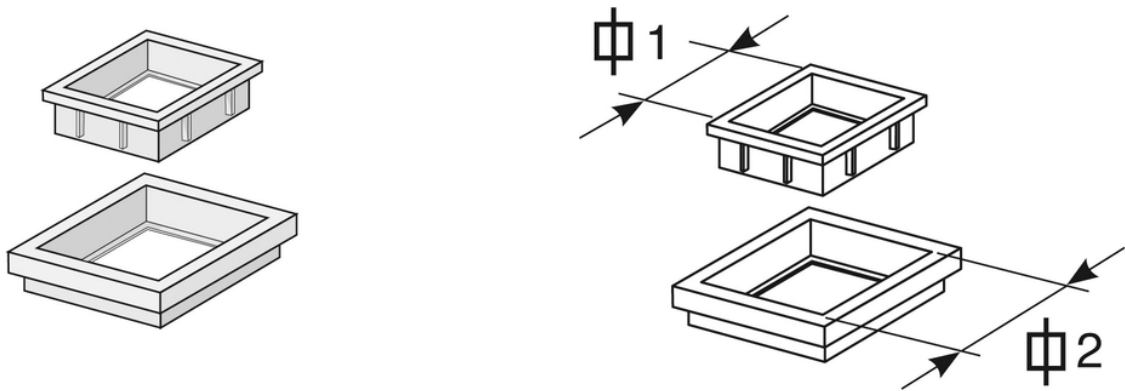

Spare part: Square adaptor (horizontal outlet)

Spare parts for rainwater gully

Reference	tooltipImage	RAL	Dim. 1 (mm)	Dim. 2 (mm)	Type
Y6666PQ	-	7035	80	100	Two components