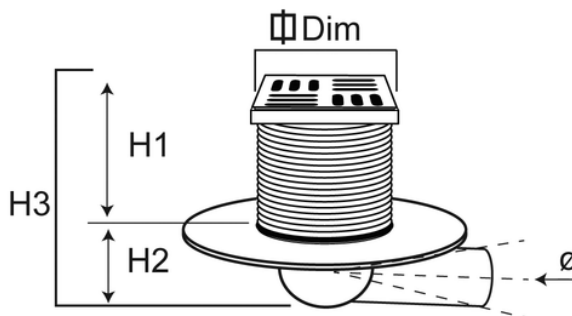

Advantages:

- very low casing
- round plate and flange to lock the insulating membrane
- 360° adjustable riser
- easy inspection.

All products can be classified in load class K3 in accordance with regulation EN 1253 (resistance >300 kg). All tests have been carried out at Aliaxis laboratories.

Supplied with protection to permit easy installation.

Tested by MPA.

Reference	tootiplmage	RAL	H1 (mm)	Ø (mm)	Dim (mm)	H1 mm Min	h3MmMin	h3MmMax	l/s	Material	Grill
E7910AI	-	7035	100	50	100	95	128	183	1,4	PP	Inox
E7910PP	-	7035	100	50	100	95	128	183	1,7	PP	PP
E7915AI	-	7035	100	50	150	95	128	183	1,9	PP	Inox
E7915PP	-	7035	100	50	150	95	128	183	1,8	PP	PP