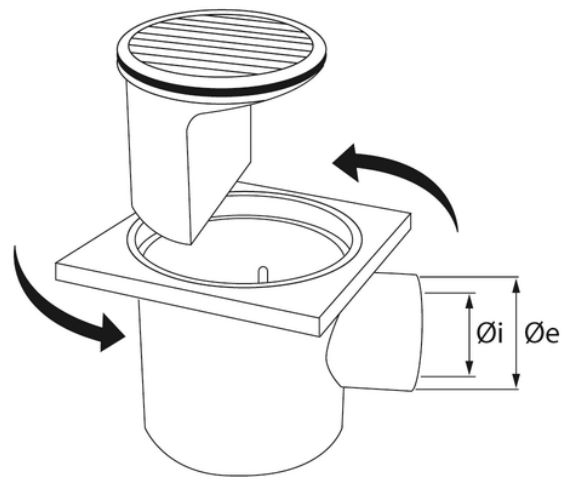

PVC Floor drain 100 (horizontal outlet)

Especially designed for public premises, kitchens, public lavatories

Material: PVC.

Use: to collect waste water especially designed for public premises, kitchens, public lavatories.

Advantages:

- easy cleaning and inspection thanks to the removable grill and trapping device
- the square components may be rotated to fit floor's geometry.

Reference	tooltipImage	H (mm)	Dim (mm)	diameterExternal	Ø Internal	l/s	Material
0210304	-	82	100	40	32	-	PVC
0210404	-	82	100	-	40	0,3	PVC