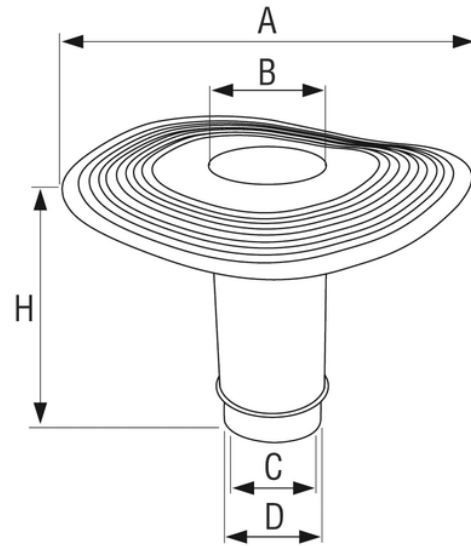

Outlet union

Especially designed for public premises, balconies, industrial kitchens, public lavatories and in all cases a trapping action is required.
Material: Rubber

Reference	tootiplmage	Colour	A (mm)	B [mm]	C (mm)	H (mm)	Ø (mm)	D (mm)	Material
G400800	-	Black	310	69	64	225	80	76	Rubber
G401000	-	Black	315	89	84	225	100	96	Rubber
G401200	-	Black	319	114	109	225	125	121	Rubber