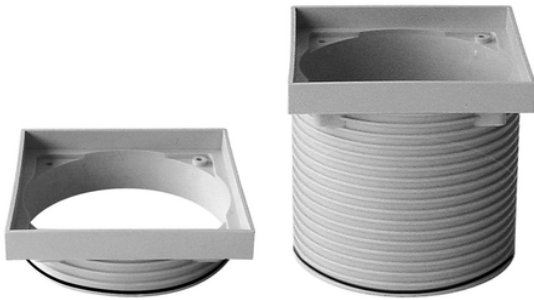

Spare part: Risers

Especially designed for public premises, balconies, industrial kitchens, public lavatories and in all cases a trapping action is required.

Reference	tooltiplmage	Dim (mm)
E98PRA0	-	100
E98PRB0	-	100
E99PRA0	-	150
E99PRB0	-	150