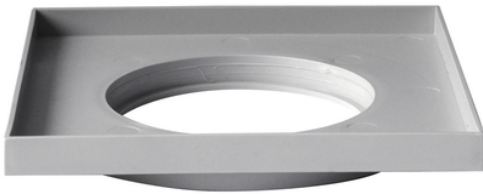

Spare part: Grill frame

Especially designed for public premises, balconies, industrial kitchens, public lavatories and in all cases a trapping action is required.

Spare part for PP trapped balcony floor drain.

Reference	tooltiplmage	RAL	Dim (mm)	Type
E97BG10	-	7035	100	Stainless steel Ref. E224004 - E224504 - E2240AI - E2245AI
E97BG00	-	7035	150	Stainless steel Ref. E224204 - E2242AI - E225004 - E2250AI