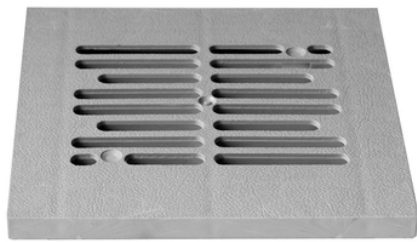

Spare part: PP Grill

Especially designed for public premises, balconies, industrial kitchens, public lavatories and in all cases a trapping action is required.

Reference	tooltiplmage	RAL	Dim (mm)
E9910PP	-	7035	100
E9915PP	-	7035	150