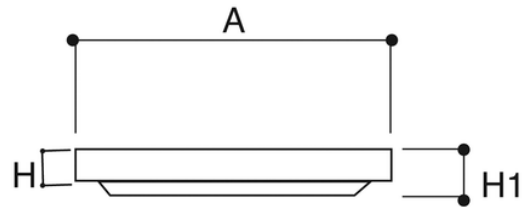

# PVC Pedestrian grill

Suitable for the garden and pedestrian areas

Material: PVC.

Installation: the grate perfectly fits the REDI catch pit. Always use a frame when covering concrete catch basin or in case of special applications.

Durability: PVC specifications and structure design give this product a great resistance against atmospheric agents and ageing and ensure dimensional stability in time.

Tested by Istituto Giordano.

Reference	tooltiplmage	RAL	A (mm)	H1 (mm)	Dim (mm)	kN
E72200V	-	6005	187	25	200x200	32
E72300V	-	6005	284	30	300x300	20
E25700V	-	6005	331	30	350x350	85
E72400V	-	6005	383	35	400x400	26
E72450V	-	6005	432	40	450x450	27
E72550V	-	6005	539	45	550x550	21