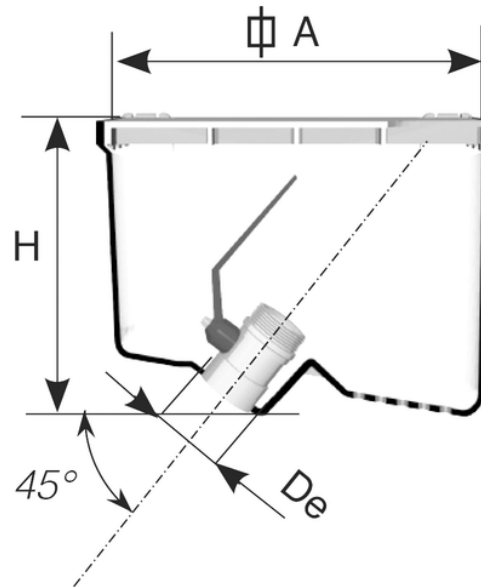

PVC Valve box for irrigation

Material: PVC. Use: to connect irrigation hoses in gardens and pedestrian areas.

Features:

- easy-to-use built-in brass valve
- high resistance to mechanical stress
- high UV resistance
- hinged cover.

The box can be closed even if the hose is connected. It may be laid underground or fixed with concrete.

Reference	tooltiplImage	RAL	Ø (mm)	Dim (mm)	Material
W949400	-	6005	3/4"	200x200	PVC