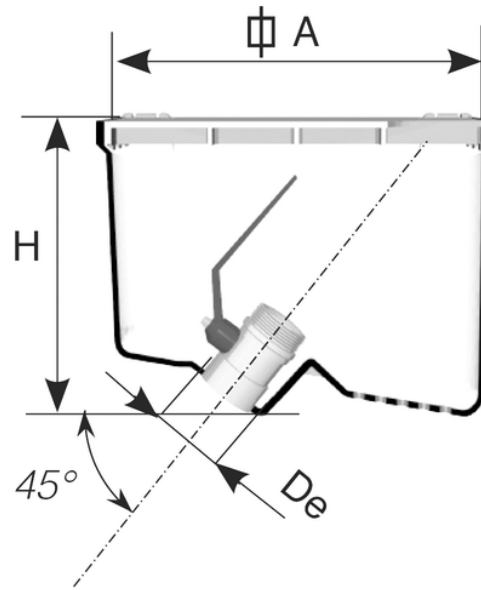

PVC Valve box for irrigation

Material: PVC. Use: to connect irrigation hoses in gardens and pedestrian areas.

Features:

- easy-to-use built-in brass valve
- high resistance to mechanical stress
- high UV resistance
- hinged cover.

The box can be closed even if the hose is connected. It may be laid underground or fixed with concrete.

Reference	tooltiplImage	RAL	Ø (mm)	Dim (mm)	Material
W949400	-	6005	3/4"	200x200	PVC