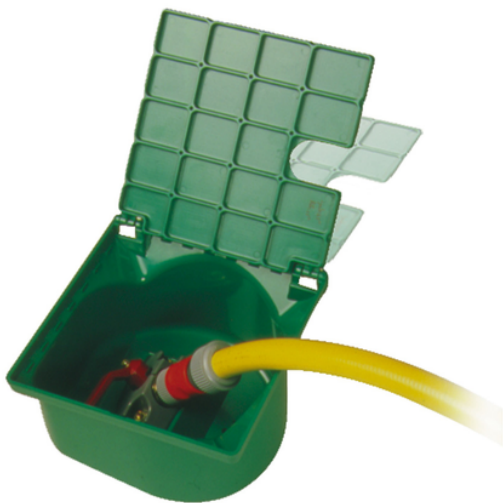

PVC Valve box for irrigation

Material: PVC. Use: to connect irrigation hoses in gardens and pedestrian areas.

Features:

- easy-to-use built-in brass valve
- high resistance to mechanical stress
- high UV resistance
- hinged cover.

The box can be closed even if the hose is connected. It may be laid underground or fixed with concrete.

Reference	tooltiplImage	RAL	Ø (mm)	Dim (mm)	Material
W949400	-	6005	3/4"	200x200	PVC