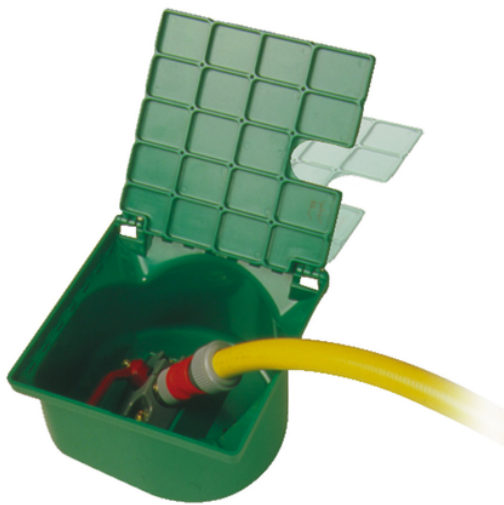

PVC Valve box for irrigation

Material: PVC. Use: to connect irrigation hoses in gardens and pedestrian areas.

Features:

- easy-to-use built-in brass valve
- high resistance to mechanical stress
- high UV resistance
- hinged cover.

The box can be closed even if the hose is connected. It may be laid underground or fixed with concrete.

Reference	tooltiplImage	RAL	Ø (mm)	Dim (mm)	Material
W949400	-	6005	3/4"	200x200	PVC