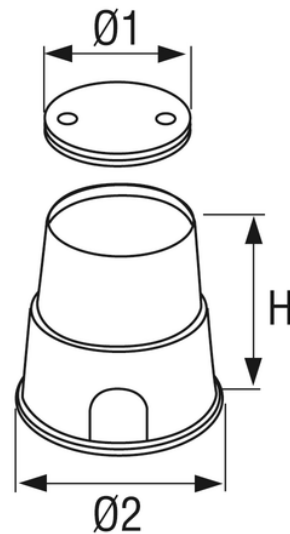

# PP Bottomless valve box (round version)

Material: Polypropylene. Colour: Green cover and Black body.

Features:

- cover with screw fixing
- pierced walls for pipes to pass through.

This valve box is self supporting. It may be laid underground or fixed with concrete.

Reference	tooltiplmage	RAL	H (mm)	Ø1 (mm)	Ø2 (mm)	Material
POZ160V	-	6005	230	160	212	PP
POZ240V	-	6005	250	240	300	PP