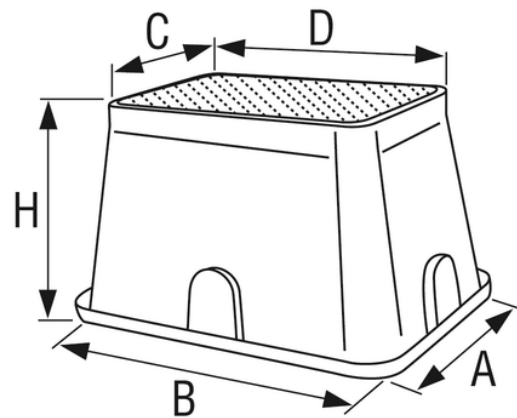

PP Bottomless valve box (square version)

Material: Polypropylene. Colour: Green cover and Black body.

Features:

- cover with screw fixing
- pierced walls for pipes to pass through.

This valve box is self supporting. It may be laid underground or fixed with concrete.

Reference	tooltiplmage	RAL	H (mm)	A x B (mm)	C x D (mm)	Material
POZ260V	-	6005	300	380X510	260X385	PP
POZ500V	-	6005	300	500X640	350X500	PP