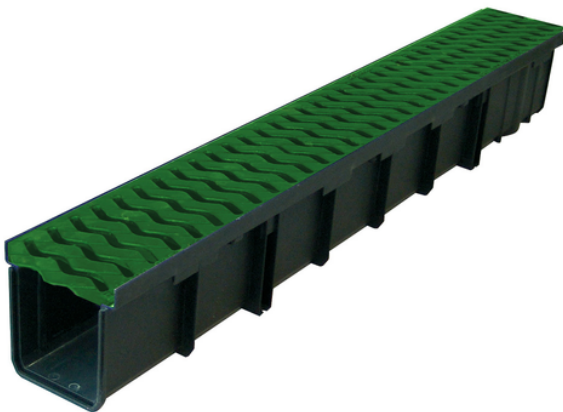

130x1000 PP Channel H130 with grill GREEN section "C"

Gardens and pedestrian areas

Grill section "C"

Material: Channel PP colour black - Grill PP colour green

Tested by Istituto di Ricerche e Collaudi M. Masini S.R.L.

Marking: CE.

Grate locking device applicable.

Grating: class A15 EN1433.

Use rain water drainage in pedestrian areas and light traffic areas.

Reference	tooltiplmage	H (mm)	Dim (mm)	Material	Lock system
ECCPPOV	-	130	130x1000	PP	Predisposizione per aggancio da forare / Predispose for locking system