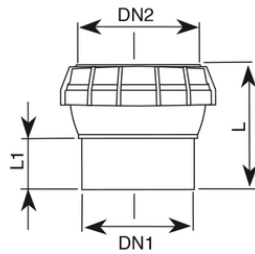

Swivel 160

Swivel DN 160 mm.
 Pre-lubricated and ready to install.
 Rotation up to 10° to facilitate house connections and balance ground settlement.
 Gasket Standard Lip Ring

Patent: EP 040298754

Reference	tooltImage	DN1 (mm)	DN2 (mm)	L (mm)	L1 (mm)	RAL	Gasket
1991658	-	160	160	180	85	Black	Standard