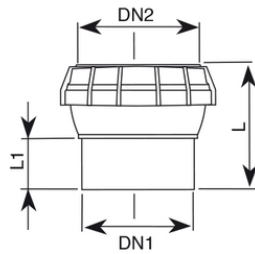

Swivel 160

Swivel DN 160 mm.

Pre-lubricated and ready to install.

Rotation up to 10° to facilitate house connections and balance ground settlement.

Gasket Standard Lip Ring

Patent: EP 040298754

Reference	tooltipImage	DN1 (mm)	DN2 (mm)	L (mm)	L1 (mm)	RAL	Gasket
1991658	-	160	160	180	85	Black	Standard