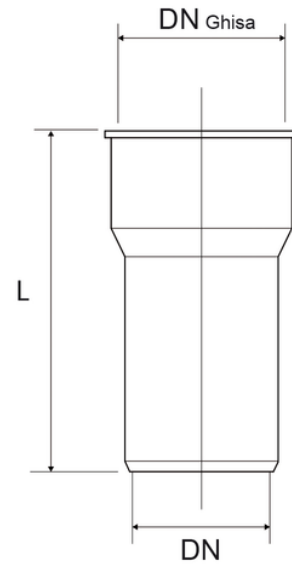

Cast iron pipe adaptors (without sealing rings)

Reference	tooltiplimage	L (mm)	L1 (mm)	DN Cast Iron	DN (mm)	Version	Material
Z6861PP	-	140	70	72	50	upon request	PP
Z6863PP	-	158	83	124	110	-	PP