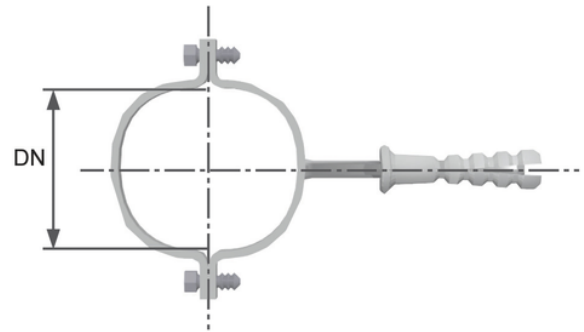

Brackets

Fixing screw included

Reference	tooltiplmage	Ø fixing screw	Ø anchor dim.	DN (mm)
ZCA11PP	-	10X120	14X80	110
ZCA12PP	-	10X120	14X80	125
ZCA16PP	-	10X140	14X80	160
ZCA40PP	-	10X100	14X80	40
ZCA50PP	-	10X100	14X80	50
ZCA75PP	-	10X120	14X80	75
ZCA90PP	-	-	-	90