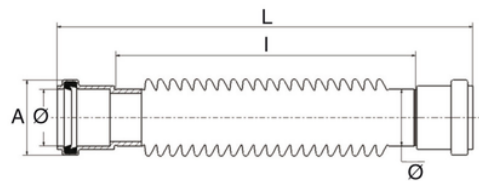

# COUDiX - Universal flexible sleeve - PVC

Single piece, all PVC made. Resistant to hot temperature of household appliances and to clearing liquids. It connects the siphon of the sanitary to the waste. Flexible, it can be bent beyond 180°. By cutting off one or both the sockets with a cutter it can be used as M/F or M/M push-fit sleeve or solvent weld (use PVC glue). Shrinkable, suitable for maintenance and expansion joint. Patented.

Reference	tooltiplImage	Colour	A (mm)	L (mm)	l [mm]	DN (mm)
COU3252	-	Grey RAL 7037	42	257	184	32
COU4052	-	Grey RAL 7037	53	294	212	40
COU5052	-	Grey RAL 7037	63,5	310	215	50