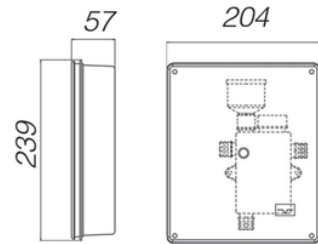

Inspection syphon with box

Reference	tooltipImage	DN (mm)
LSSIF00	-	20-26-30