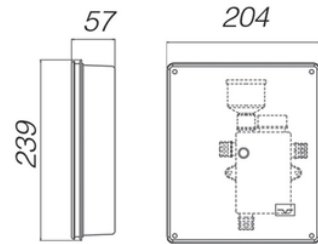

# Inspection syphon with box

Reference	tooltipImage	DN (mm)
LSSIF00	-	20-26-30