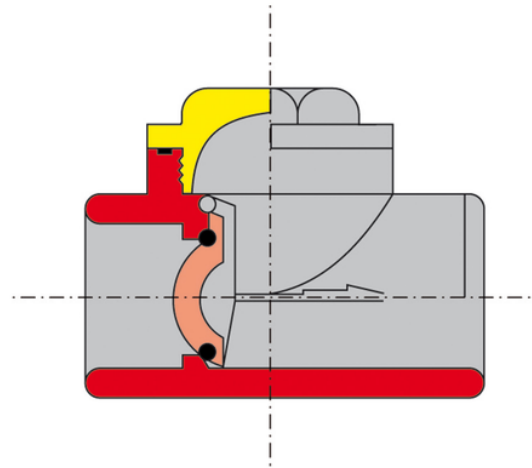

# PVC non-return valve, solvent welding version

Ideal for connection to sanitary macerators

Reference	tooltipImage	Colour	DN (mm)
W550302	-	Dark Grey	32
W550402	-	Dark Grey	40
W550502	-	Dark Grey	50
W550602	-	Dark Grey	63