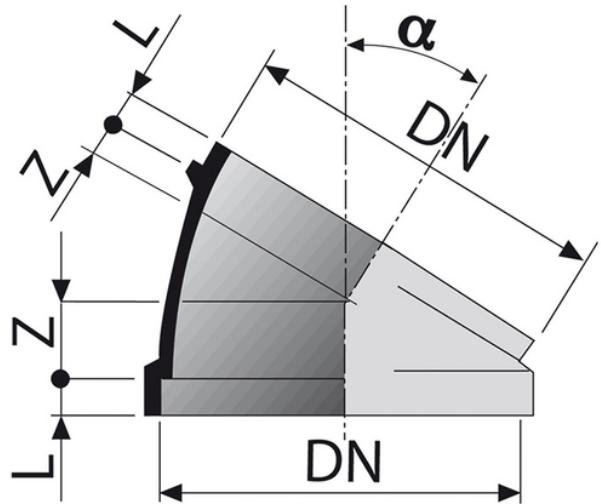

Bend Segment 15° / 30° M/F

- EN 1329 Solvent Welded PVC-U Fittings
- B s2 d0 Fire Reaction Euroclass
- Color: RAL 7037 Grey

Reference	tooltiplmage	Z (mm)	L (mm)	α	DN (mm)
017100M	-	9	20	15°	100
018100M	-	16	20	30°	100