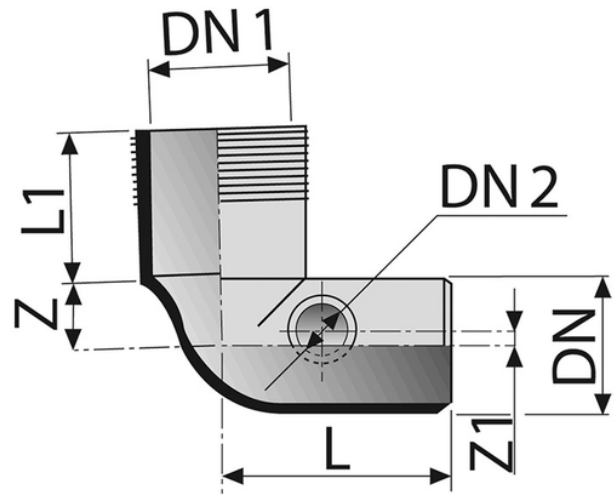

# Long WC bend with 2 side-inlets

- EN 1329 Solvent Welded PVC-U Fittings
- B s2 d0 Fire Reaction Euroclass
- Color: RAL 7037 Grey

Reference	tooltipImage	DN1 (mm)	DN2 (mm)	Z (mm)	Z1 (mm)	L (mm)	L1 (mm)	DN (mm)	Version
02544A2	-	116	40	48	10	175	113	100	upon request
02555A2	-	116	50	48	10	175	113	100	upon request