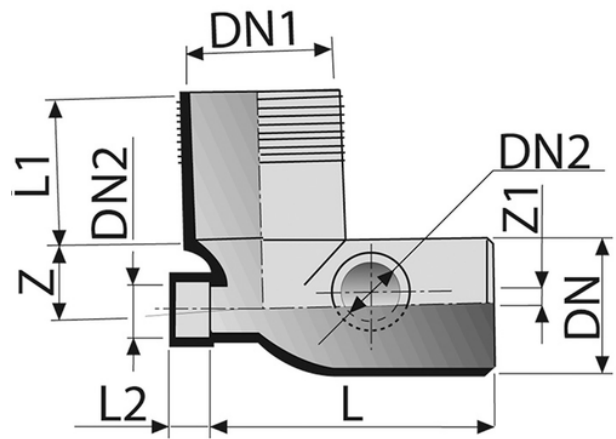

Long WC bend with 3 side-inlets

- EN 1329 Solvent Welded PVC-U Fittings
- B s2 d0 Fire Reaction Euroclass
- Color: RAL 7037 Grey

Reference	tooltiplmage	DN1 (mm)	DN2 (mm)	Z (mm)	Z1 (mm)	L (mm)	L1 (mm)	L2 (mm)	DN (mm)	Version
02564A2	-	116	40	48	10	225	113	27	100	upon request