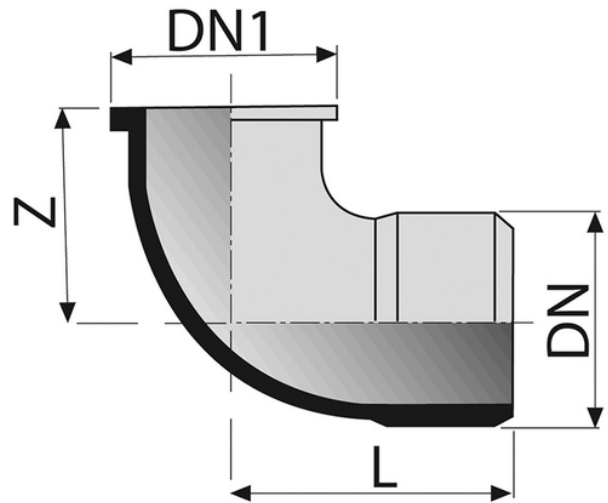

Bend with collar 87°30'

- EN 1329 Solvent Welded PVC-U Fittings
- B s2 d0 Fire Reaction Euroclass
- Color: RAL 7037 Grey

Reference	tooltiplmage	DN1 (mm)	Z (mm)	L (mm)	DN (mm)	Version
026030M	-	38	33	43	1" 1/4 32	upon request
026040M	-	44,5	42	55	1" 1/2 40	-