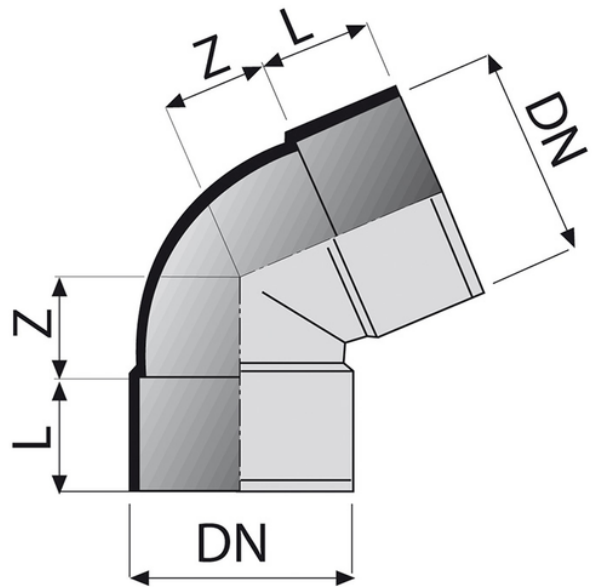

# Bend Double Socket 67°30' F/F

- EN 1329 Solvent Welded PVC-U Fittings
- B s2 d0 Fire Reaction Euroclass
- Color: RAL 7037 Grey

Reference	tooltiplmage	Z (mm)	L (mm)	DN (mm)	Version
027030M	-	18	23	32	upon request
027040M	-	21	27	40	upon request
027050M	-	27	32	50	upon request
027100M	-	53	57	100	upon request