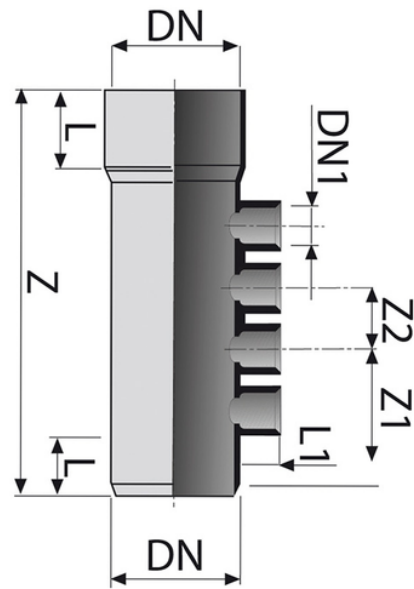

Multibranch 87°30' M/F 4 lateral inlets

- EN 1329 Solvent Welded PVC-U Fittings
- B s2 d0 Fire Reaction Euroclass
- Color: RAL 7037 Grey

Reference	tooltiplmage	DN1 (mm)	Z (mm)	DN (mm)	Version
0414702	-	40	450	100	upon request