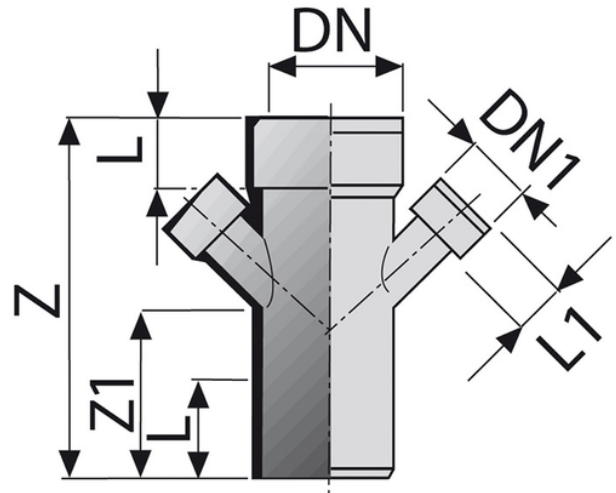

Reduced multibranch 45° M/F

- EN 1329 Solvent Welded PVC-U Fittings
- B s2 d0 Fire Reaction Euroclass
- Color: RAL 7037 Grey

Reference	tooltiplmage	DN1 (mm)	Z (mm)	Z1 (mm)	L (mm)	L1 (mm)	DN (mm)	Version
0415002	-	40	273	145	57	27	100	upon request