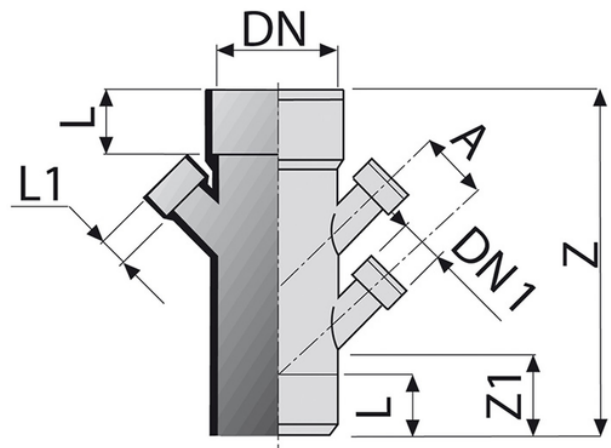

# Reduced multibranch 45° M/F 3 lateral inlets

- EN 1329 Solvent Welded PVC-U Fittings
- B s2 d0 Fire Reaction Euroclass
- Color: RAL 7037 Grey

Reference	tooltiplmage	A (mm)	DN1 (mm)	Z (mm)	Z1 (mm)	L1 (mm)	DN (mm)	Version
0415402	-	55	40	273	67	27	100	upon request